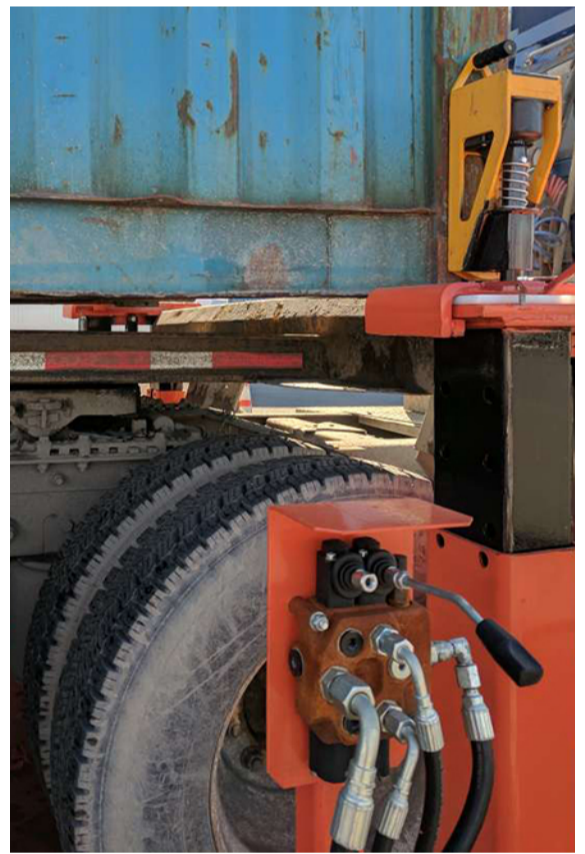

Weightit is conveniently located at the Port of Montreal truck entrance. This makes it the perfect candidate for supplying VGM weight certificates without having the transport companies driving out of route to have the containers scaled.

The design of the scale enables us to obtain the gross weight of the container without having to factor in the weight of the truck and chassis. There is no need to perform calculations. The advanced design of the scale allows us to lift the container and get the gross weight. The cargo weight is determined at the same time as we enter the tare weight of the container at the time of weighing.

Scale receipts are emailed to the customer within minutes of the actual scaling of the container.